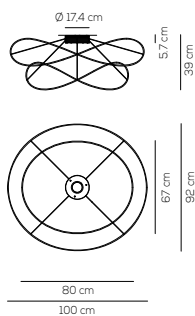

chrome canopy

PL HOOPS 2

kg 3,7 m³ 0,43

HOOPS

Type	Article	Colours / Finish	Source
PL	HOOPS 2	BC white / BC white NE black / NE black OR gold / OR gold CR chrome / CR chrome	LED 16W - diffused beam 3000K other CCT options available upon request